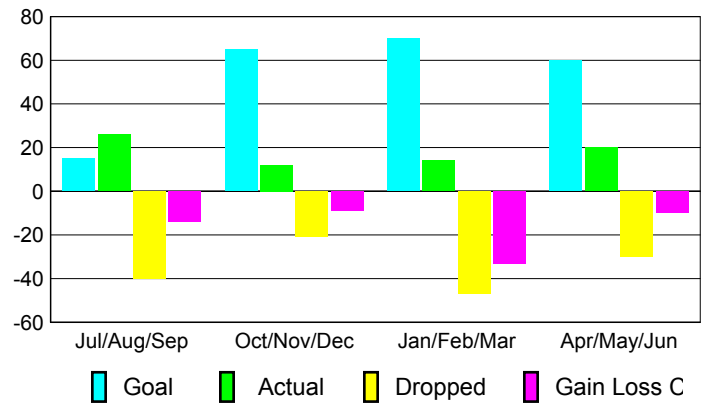

Membership Results 2009-2010

Goal, New, Dropped, Gain/Loss

Comparison of Membership Gain/Loss

Current Year Compared to the Previous Year