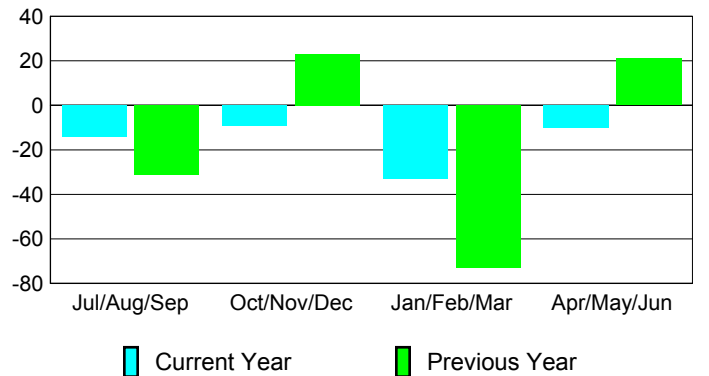

Membership Results
2009-2010

Membership
2008-2009

Month	Net Memb Goal	Actual New Memb	Actual Dropped Memb	Gain/Loss of Memb	Gain/Loss of Memb
Jul/Aug/Sep	15	26	-40	-14	-31
Oct/Nov/Dec	65	12	-21	-9	23
Jan/Feb/Mar	70	14	-47	-33	-73
Apr/May/June	60	20	-30	-10	21
Totals	210	72	-138	-66	-60

Membership Results 2009-2010

Goal, New, Dropped, Gain/Loss

Comparison of Membership Gain/Loss

Current Year Compared to the Previous Year

Gender Comparison 2009-2010

Jul/Aug/Sep

Oct/Nov/Dec

Jan/Feb/Mar

Apr/May/June

Male

Female