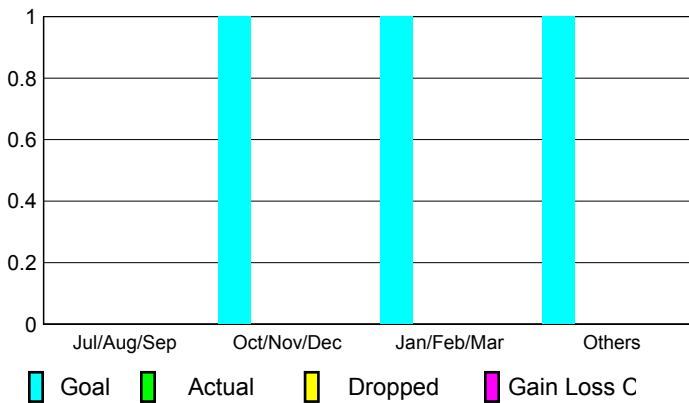

2009-2010 GMT Quarterly Report for District (or Undistricted) **District 51 C**

GMT: **Doctor CARLOS E JUSTINIAN**

Location: **PUERTO RICO**

GMT CA: **3**

CLUBS

Club Results
2009-2010

Clubs
2008-2009

Month	New Club Goal	Actual New Clubs	Actual Dropped Clubs	Gain/Loss of Clubs	Gain/Loss of Clubs
Jul/Aug/Sep	0	0	0	0	0
Oct/Nov/Dec	1	0	0	0	0
Jan/Feb/Mar	1	0	0	0	0
Apr/May/June	1	0	0	0	1
Totals	3	0	0	0	1

Club Results 2009-2010

Goal, New, Dropped, Gain/Loss

Comparison of Club Gain/Loss

Current Year Compared to the Previous Year

YTD Status Quo Clubs 2009-2010

Status Quo Clubs Compared to Status Quo Members

MEMBERSHIP