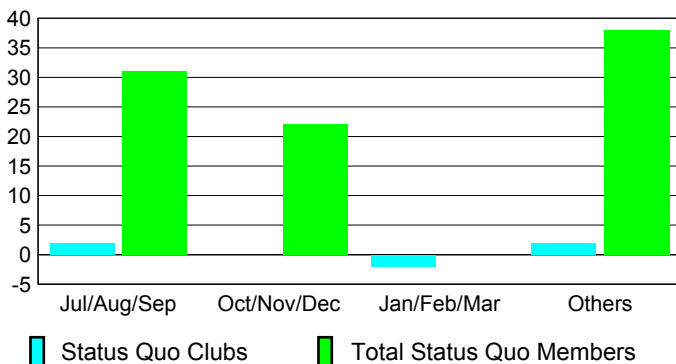

Club Results 2009-2010

Goal, New, Dropped, Gain/Loss

Comparison of Club Gain/Loss

Current Year Compared to the Previous Year

YTD Status Quo Clubs 2009-2010

Status Quo Clubs Compared to Status Quo Members

MEMBERSHIP

Membership Results
2009-2010

Membership
2008-2009

Month	Net Memb Goal	Actual New Memb	Actual Dropped Memb	Gain/Loss of Memb	Gain/Loss of Memb
Jul/Aug/Sep	15	26	-40	-14	-31
Oct/Nov/Dec	65	12	-21	-9	23
Jan/Feb/Mar	70	14	-47	-33	-73
Apr/May/June	60	20	-30	-10	21
Totals	210	72	-138	-66	-60